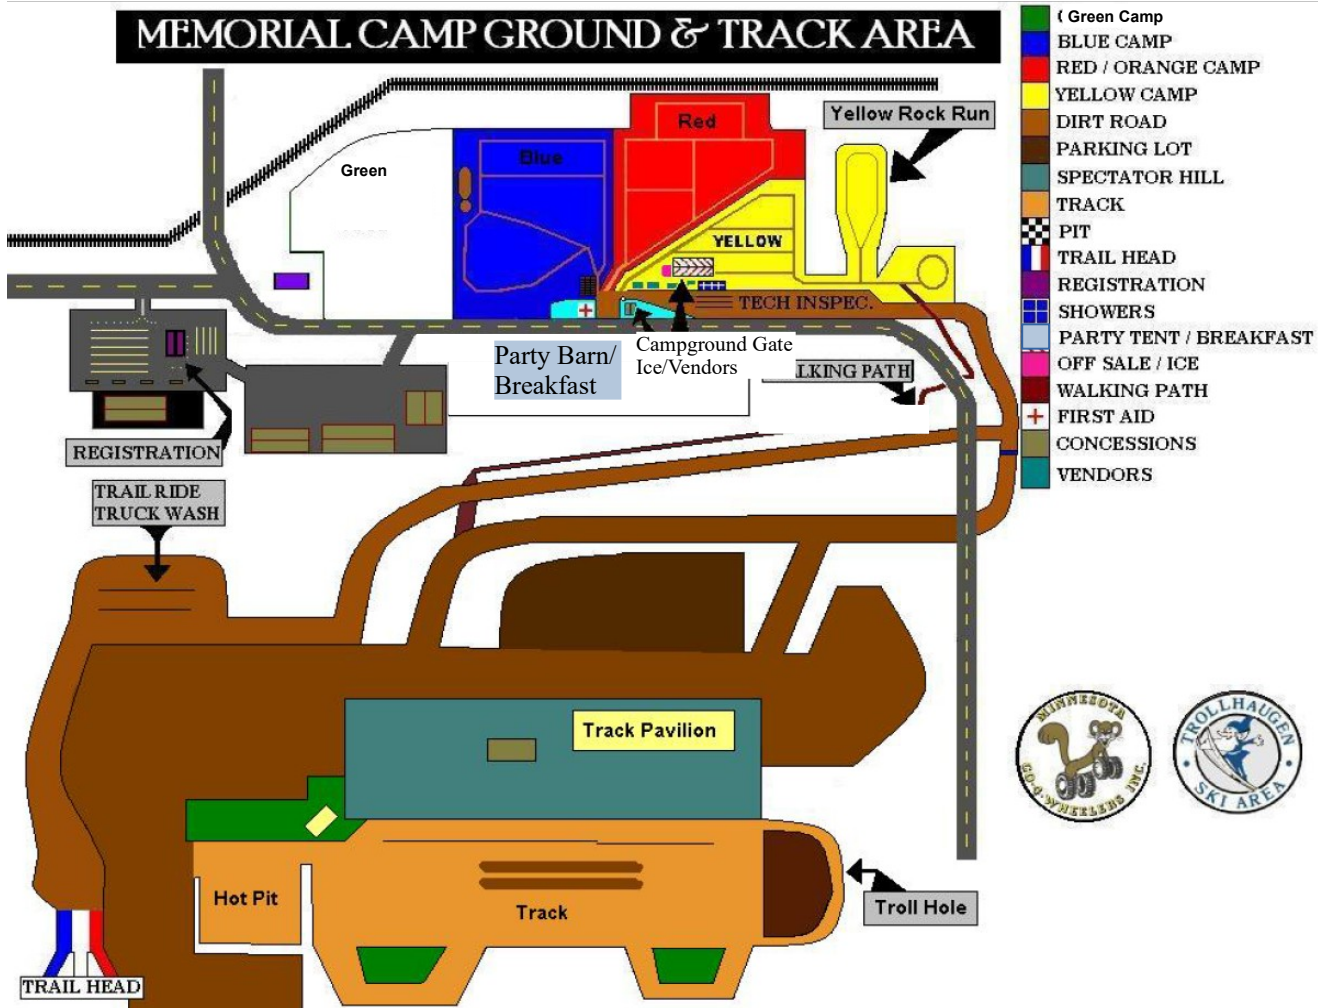

Half Page Map

Memorial hotline: (651) 280-8282

Website: www.mngo4s.com

Email: MinnesotaGo4s@gmail.com

Trollhaugen Aerial Adventure Park website Trollhaugen.com